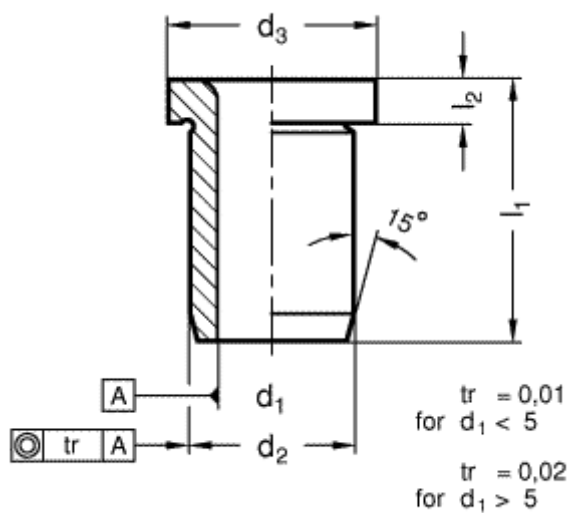

Article number: 201134089

Description: E+G Guide bush DIN 172-B16-28-A  
with collar

## Measures

$d_1 = 16,1$

$d_2 = 26$

$d_3 = 30$

$l_1 = 28$

$l_2 = 4$